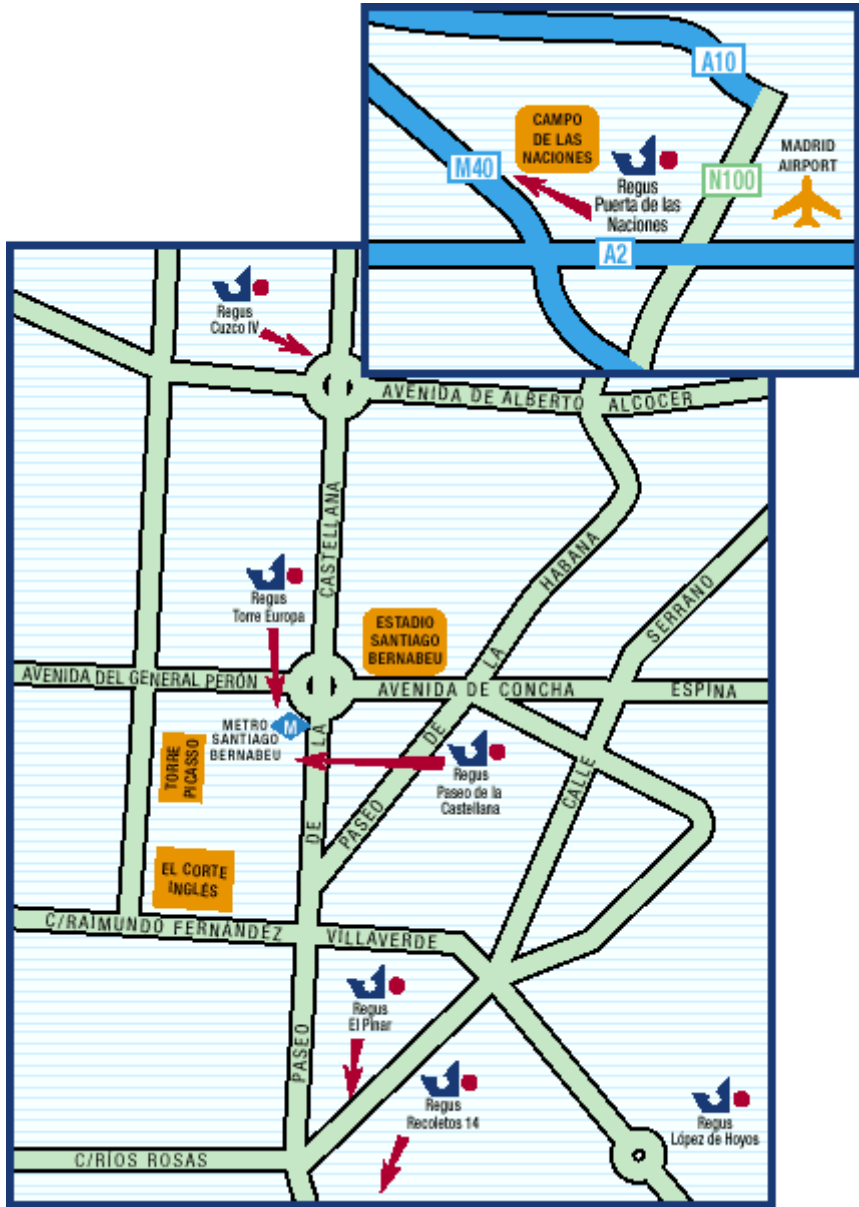

Location Map Madrid

**Location Map Regus Pinar**

**Regus BUSINESS CENTER Pinar 5**

Address: Pinar, 5  
 28034 Madrid  
 Phone: +34 91 745 6600  
 Center Manager: Harald Schmutte

**TRANSPORTS**

- Metro line 7 and 10
- Closer train station: Nuevos Ministerios
- Various bus lines

Regus is located in an excellent zone at the centre of Madrid with an easy access (on the corner of Paseo de la Castellana – Maria Molina), housing the most important finance companies, banks and shops. The connections are excellent by bus, metro and train. There are direct bus and metro lines to Madrid Barajas Airport.